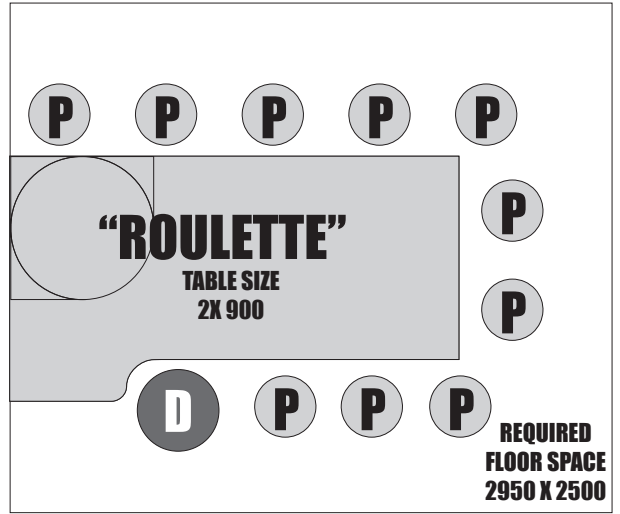

GAMING TABLE SIZES

NOTE: TO BE USED AS A GUIDE ONLY

PH: 0412 277 677
E: timstay@dodo.com.au

DEALER

PLAYER