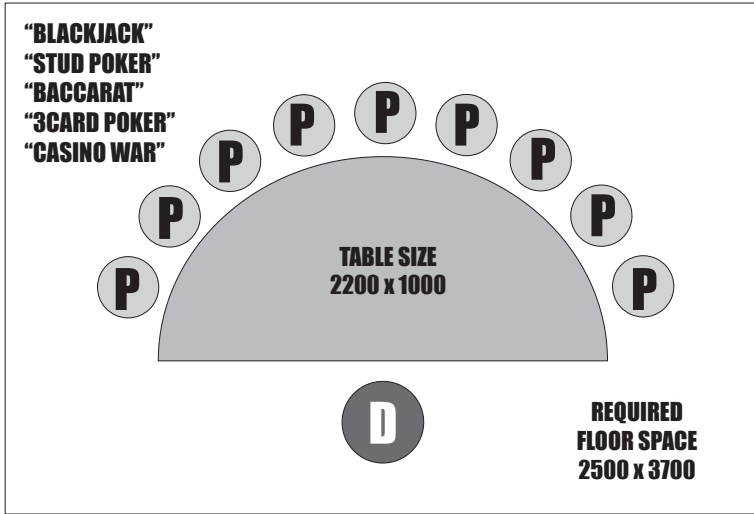

GAMING TABLE SIZES

NOTE: TO BE USED AS A GUIDE ONLY

PH: 0412 277 677
E: timstay@dodo.com.au

DEALER

PLAYER