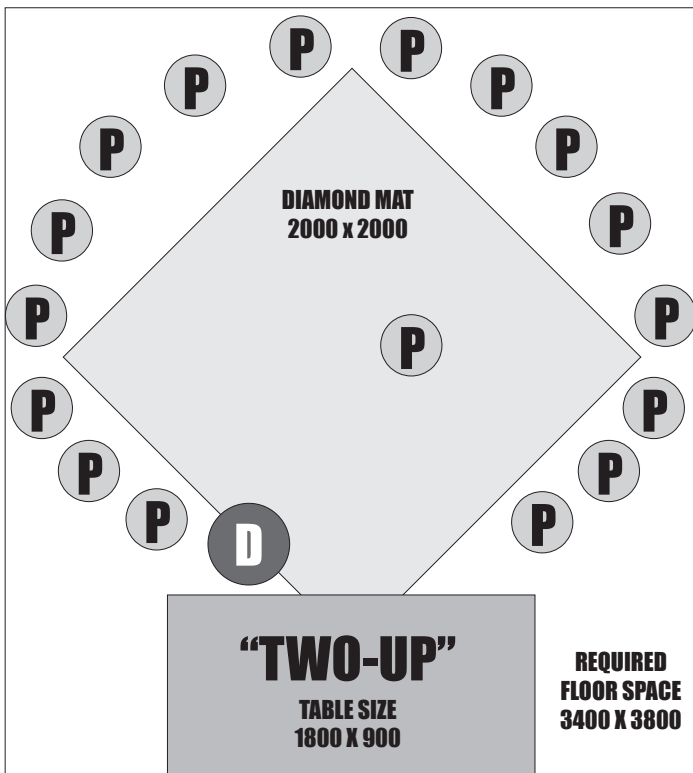

GAMING TABLE SIZES

NOTE: TO BE USED AS A GUIDE ONLY

PH: 0412 277 677
E: timstay@dodo.com.au

DEALER

PLAYER