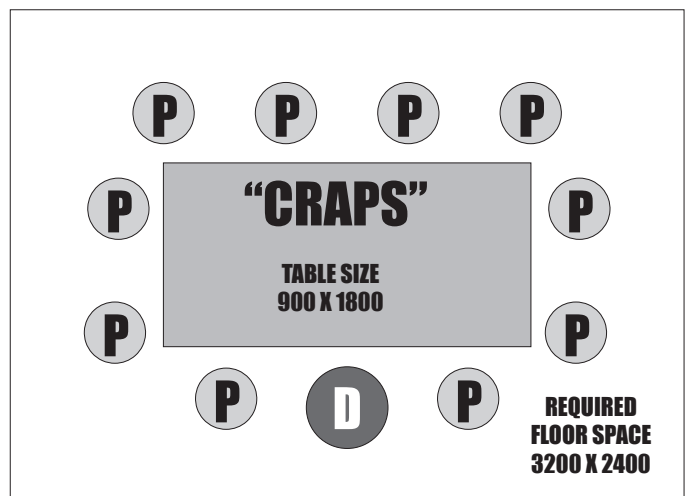

GAMING TABLE SIZES

NOTE: TO BE USED AS A GUIDE ONLY

PH: 0412 277 677
E: timstay@dodo.com.au

DEALER

PLAYER