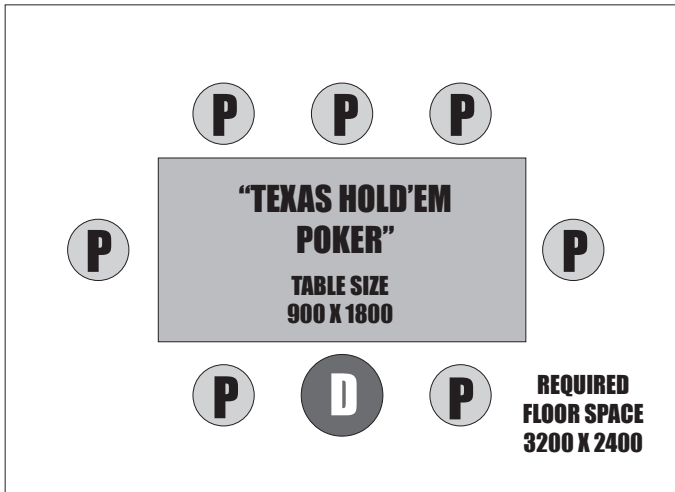

GAMING TABLE SIZES

NOTE: TO BE USED AS A GUIDE ONLY

PH: 0412 277 677
E: timstay@dodo.com.au

DEALER

PLAYER