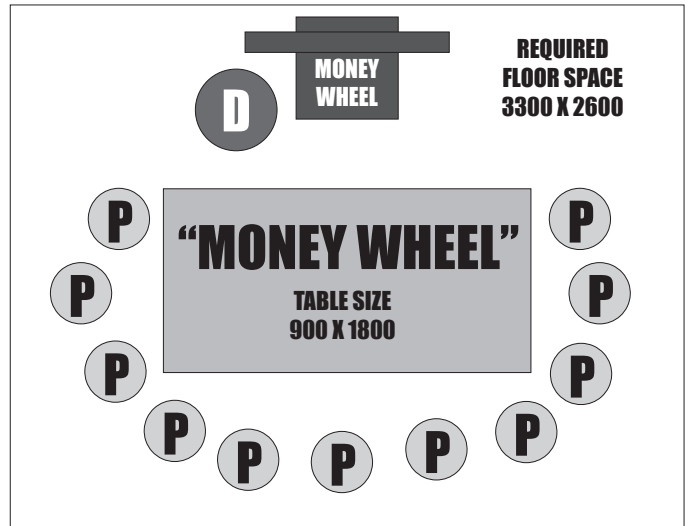

GAMING TABLE SIZES

NOTE: TO BE USED AS A GUIDE ONLY

PH: 0412 277 677
E: timstay@dodo.com.au

DEALER

PLAYER